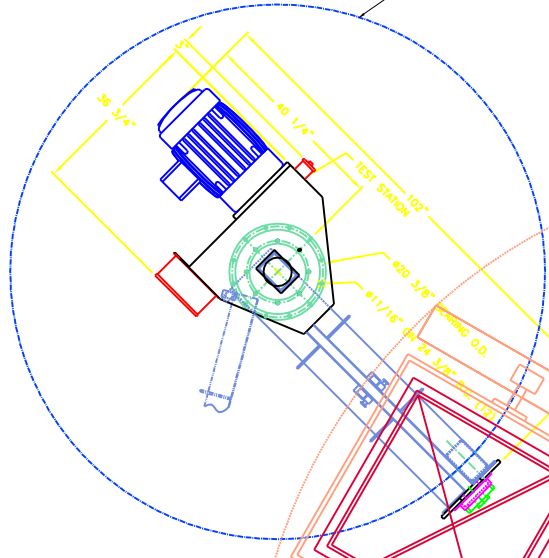

KLOSTER MIXER RADIUS

PATTERN CHANGE STATION

STRIKE OFF STATION

ROLLOVER STRIP STATION

6 STATION 48" X 48" CAROUSSEL